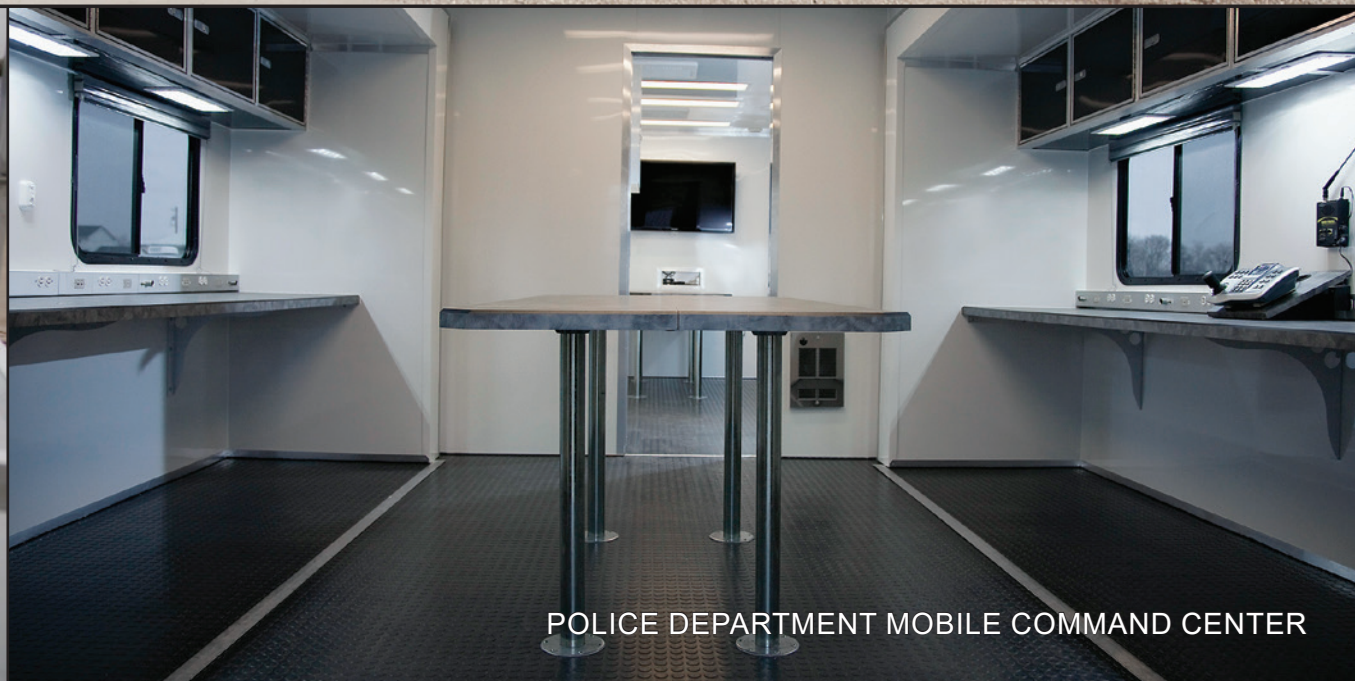

MOBILE KITCHEN WITH LIVING QUARTERS

GOOSENECK CAR HAULER WITH 20.0 KW DIESEL GENERATOR

MOBILE CLASSROOM

GOOSENECK STACKER WITH ATTIC

MOBILE WELLNESS CENTER WITH CUSTOM BAMBOO CABINETRY

PREMIUM MIRROR FINISH STAINLESS STEEL EXTERIOR